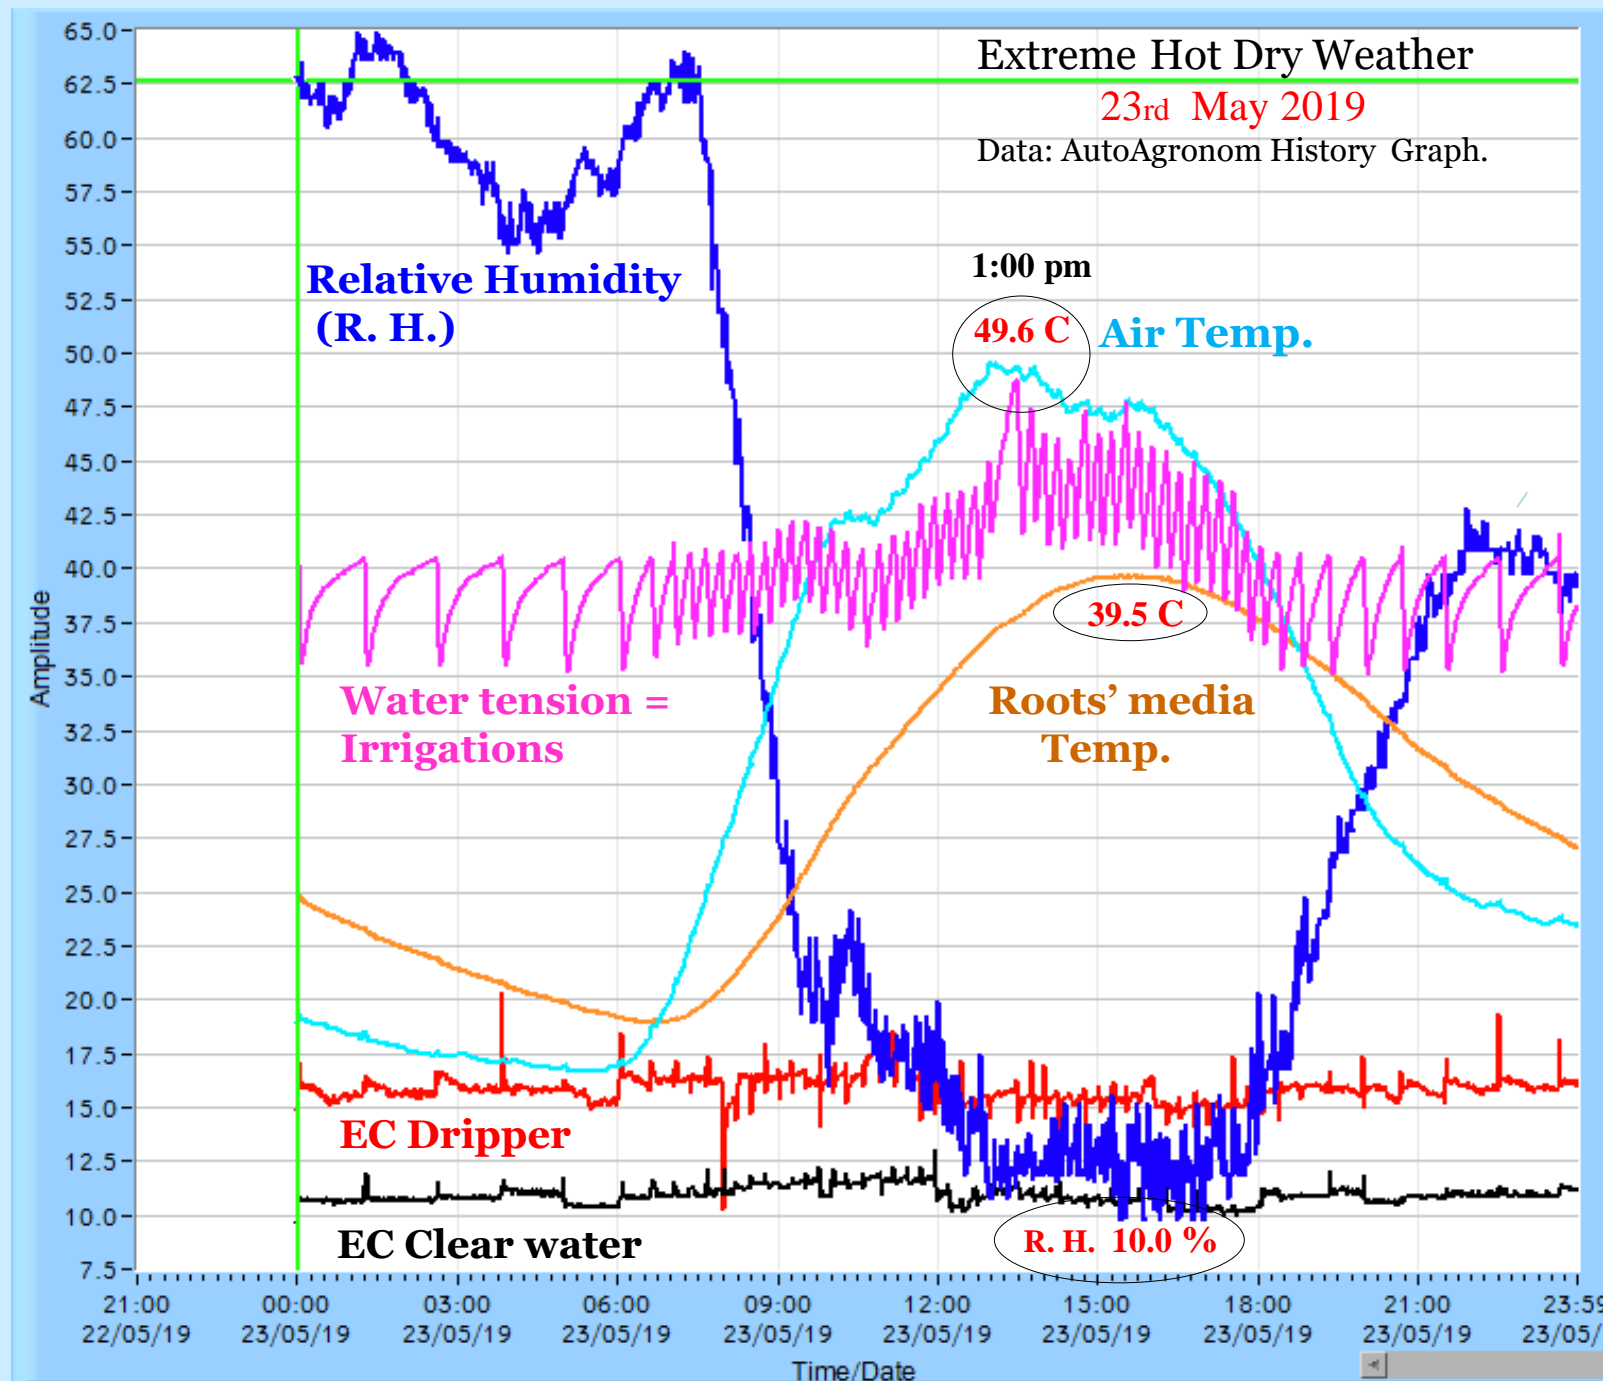

Copyright by the author © May 2019

Lecture -7D

AutoAgronom controlled plants were not stressed by extreme Hot Dry Weather - 23.05,2019:

8.5 hours
of 40 to 50 C
(09:35 to 18:00)

The plants performed well, as if the weather was not extreme at all.*

* Note

“Under AutoAgronom automatization the controlled 'Water-Tension values' in the roots media are always close (but above) the 'Saturation-Point' of the growing media.

As a result the effect of extreme environmental conditions on the plants are moderated and the plants continue to act efficiently, night and day, almost in any kind of difficult situation” (1)